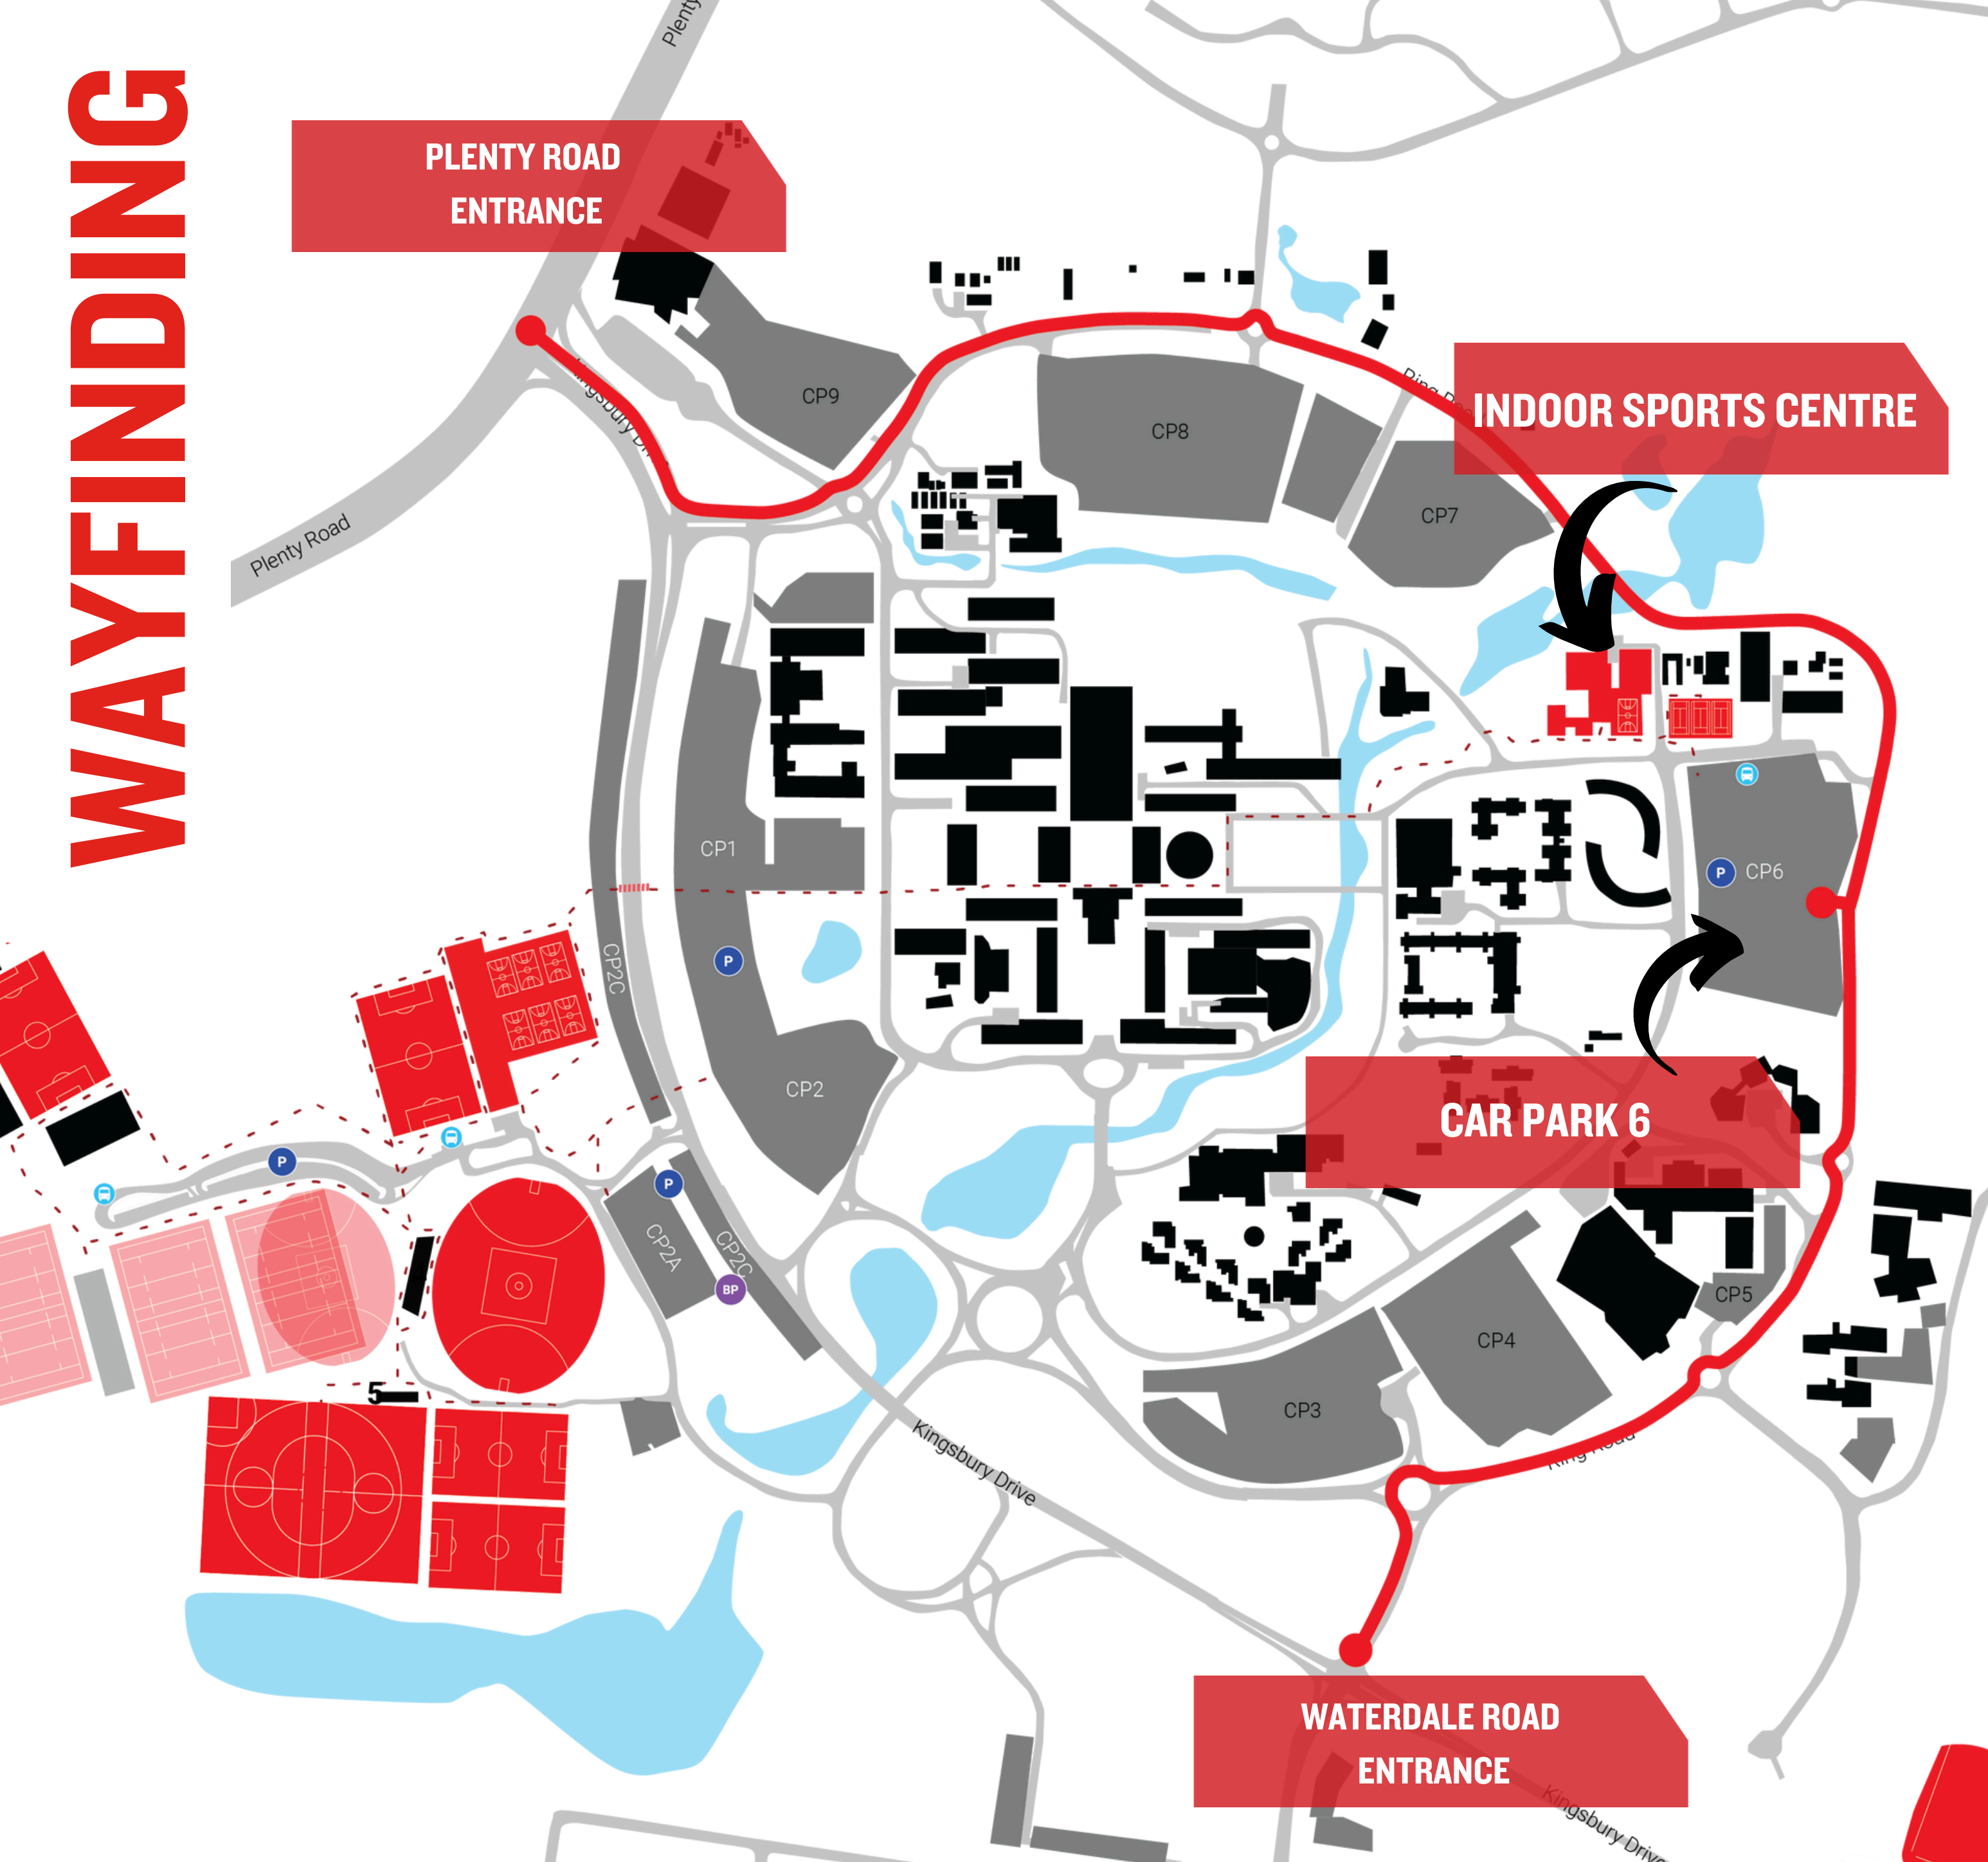

WAYFINDING

PARKING INSTRUCTIONS

Car Park 6 is the closest car park to the Indoor Sports Centre.

ENTERING THE UNIVERSITY

Enter La Trobe University via Plenty Road or Waterdale Road.

LA TROBE
UNIVERSITY

SPORT