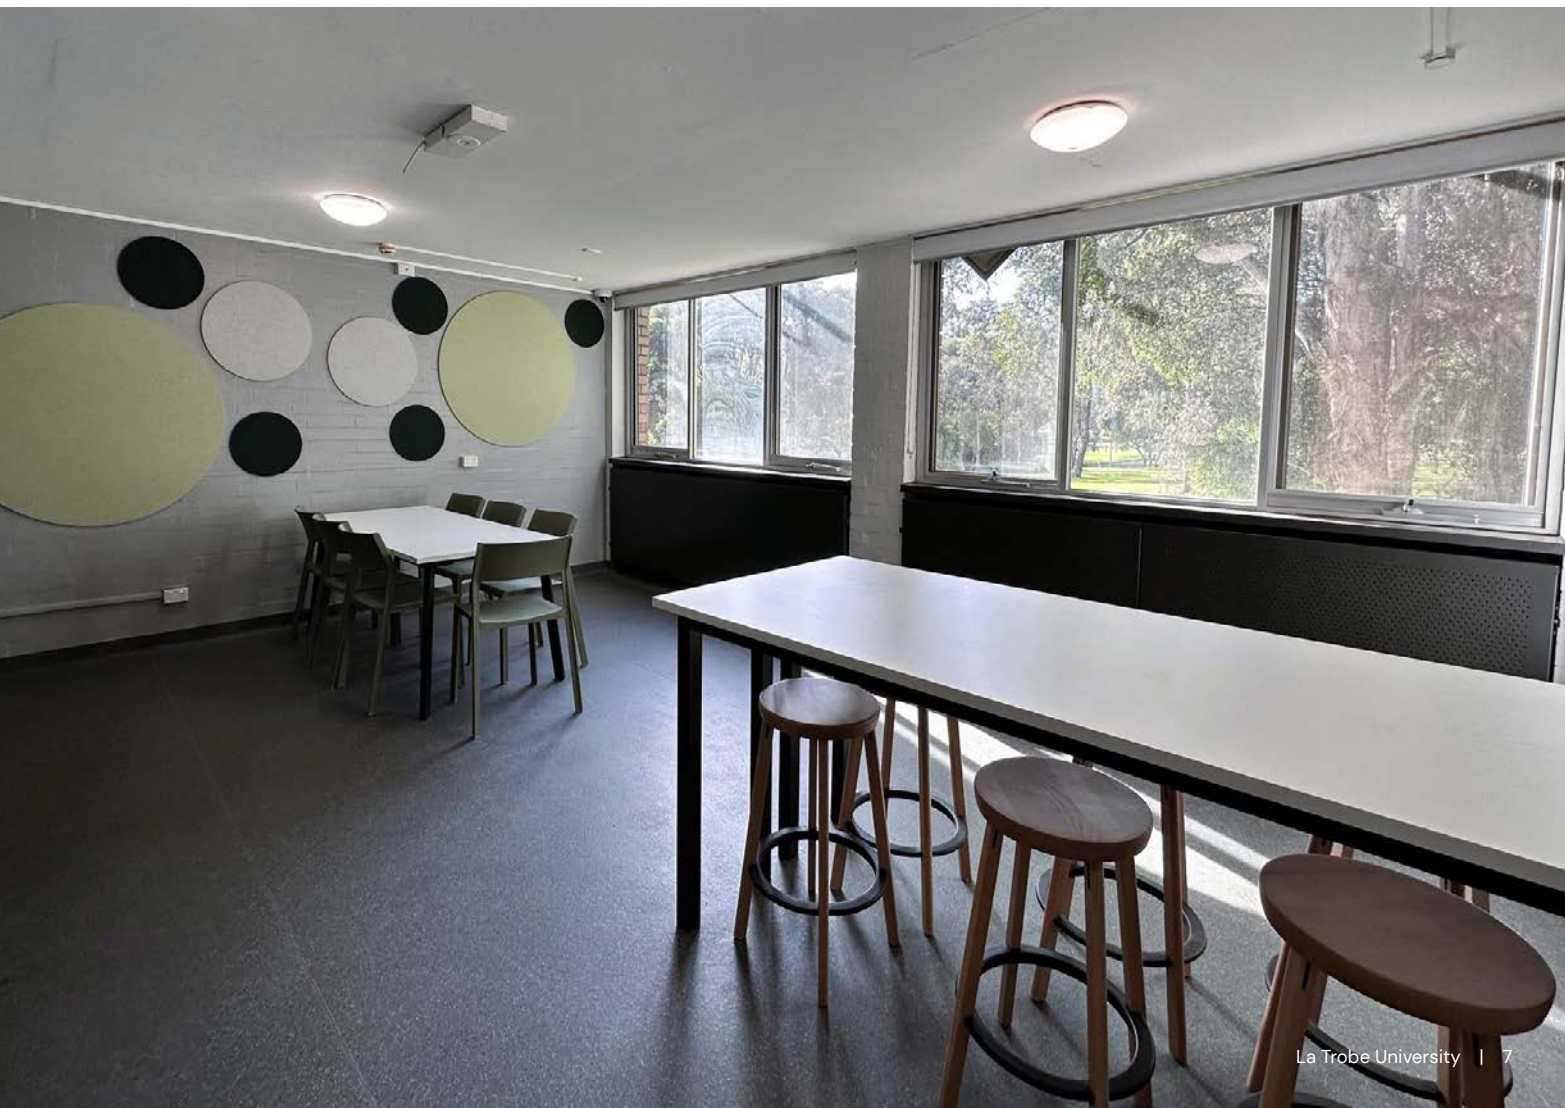

## FUNCTIONS AND VENUES

For all occasions – capacities range between **50 and 900 people**. Features, depending on choice may include:

- Built-in audio/visual systems
- Portable stage and dancefloor areas
- Adjacent foyer for catering/registration
- Nearby break-out rooms/outdoor areas
- Liquor license and catering solutions

# ... TO ACCOMMODATION ...

Our short-stay accommodation features spacious rooms, communal areas for team meetings, and 24/7 dedicated staff to make your stay seamless and enjoyable.

With up to 200 rooms available year-round and up to 1,000 during summer - we can also help with providing a range of on-site catering options to choose from.

## SHARED FACILITIES

Include bathrooms, kitchens, common areas, BBQ facilities and more