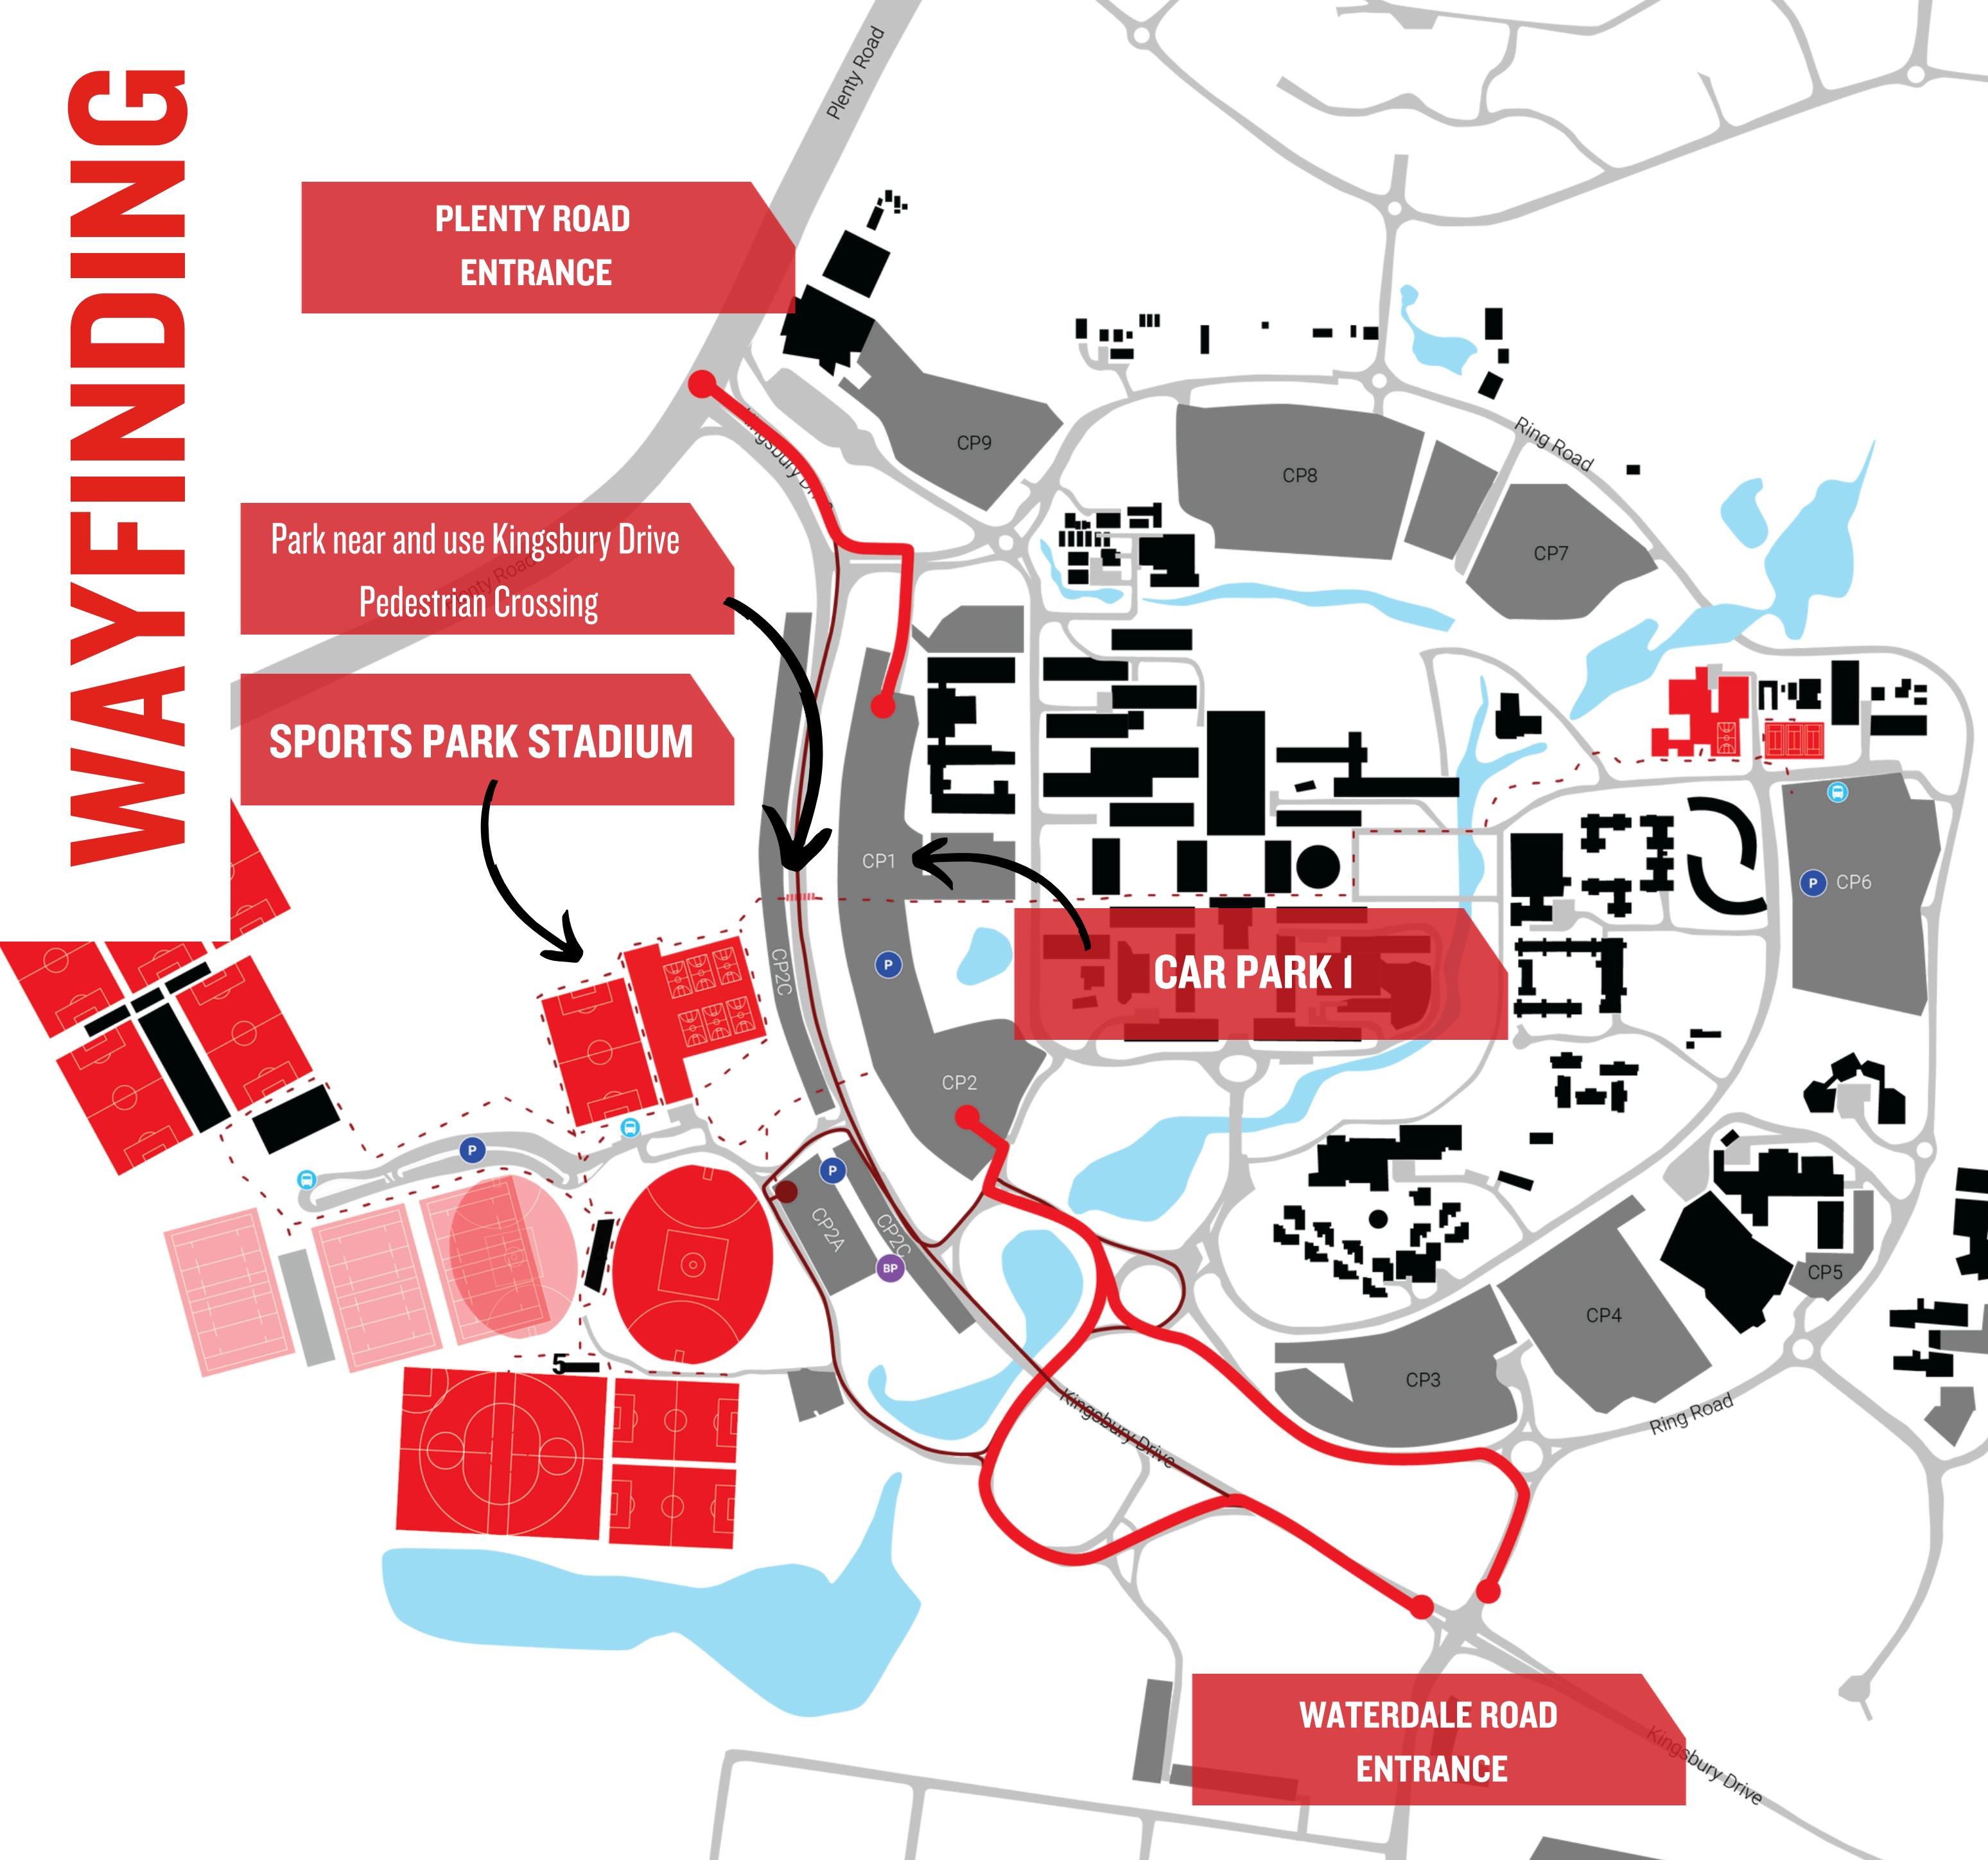

WAYFINDING

PARKING INSTRUCTIONS

Car Park 1 is the closest car park to the Sports Park Stadium, from here cross over Kingsbury Drive, via the Pedestrian Crossing.

ENTERING THE UNIVERSITY

Enter La Trobe University via Plenty Road or Waterdale Road.

LA TROBE
UNIVERSITY

SPORT